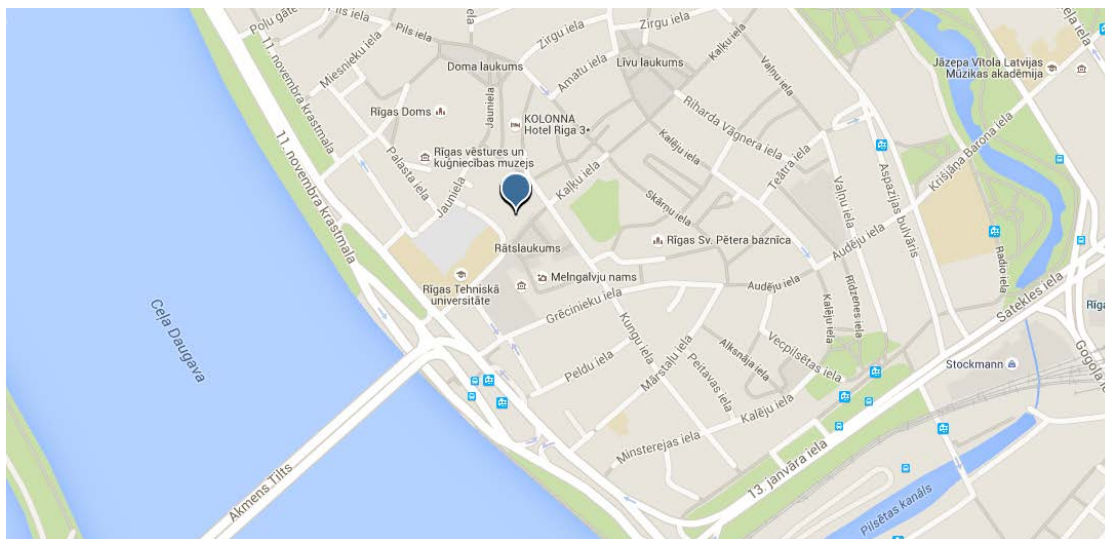

e-IRG Workshop dinner will be served at **Daily Restaurant** on **June 3rd**.

The Daily is located in the Riga City Council building (Rātslaukums 1). Building is next to the Riga Technical University main building (Kaļķu street 1). Entrance to the Daily is from the town hall passage.

Entrance into the Passage is located between the Riga Council building (white building with decorations in the picture) and gray building at the left. In the middle of the Passage there are stairs at the right going down to Daily.

Location of the Riga Municipality you can be seen in the map below.

IEGULDĪJUMS TAVĀ NĀKOTNĒ