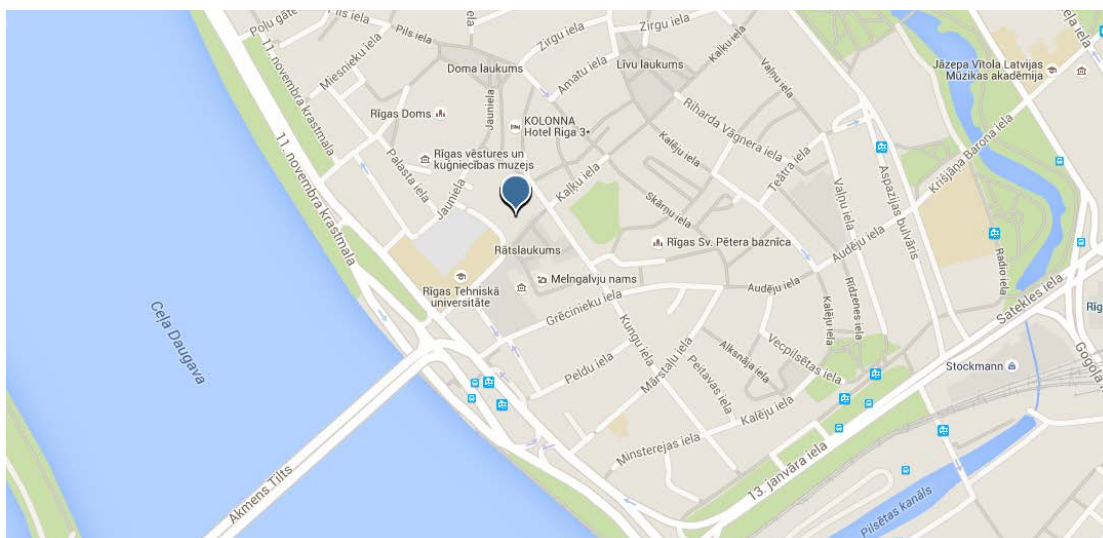

e-IRG Workshop dinner will be served at **Daily Restaurant** on **June 3rd**.

The Daily is located in the Riga City Council building (Rātslaukums 1). Building is next to the Riga Technical University main building (Kaļķu street 1). Entrance to the Daily is from the town hall passage.

Entrance into the Passage is located between the Riga Council building (white building with decorations in the picture) and gray building at the left. In the middle of the Passage there are stairs at the right going down to Daily.

Location of the Riga Municipality you can be seen in the map below.

IEGULDĪJUMS TAVĀ NĀKOTNĒ