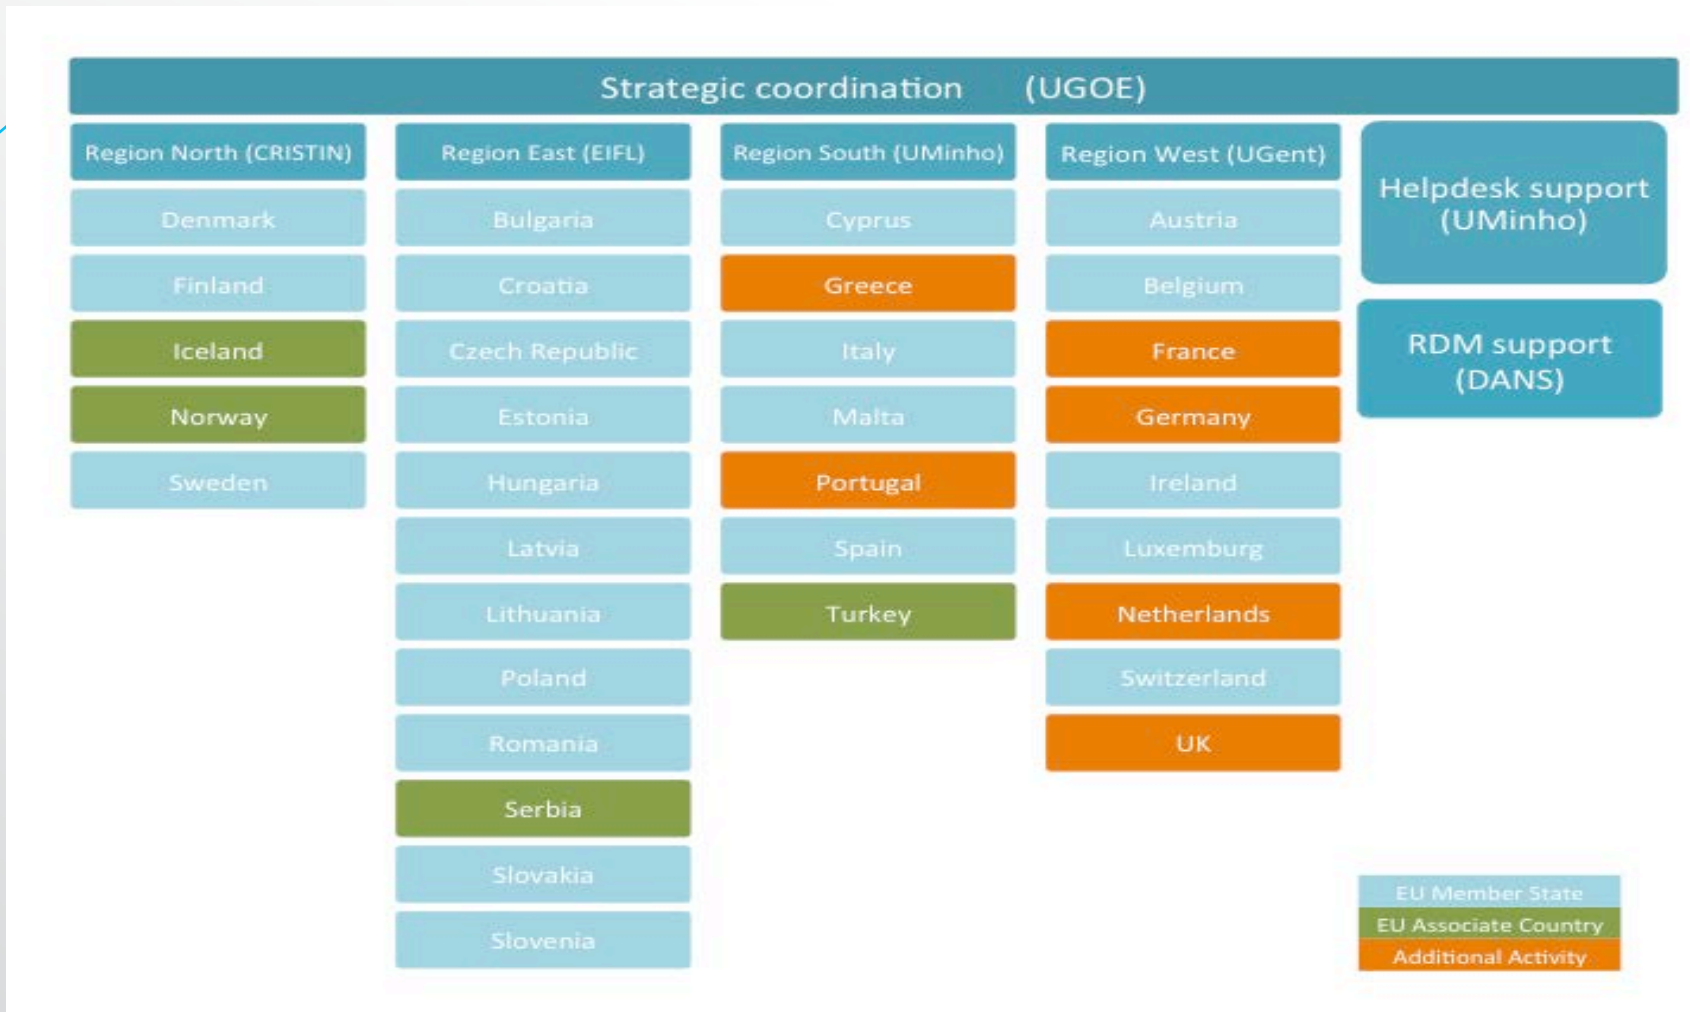

Legal experts

- Legal & policy recommendations

Data communities

- Best practices for data
- Linking to data infrastructures

Openness

- Europe's diverse landscape requires local support
- Different practices, different mentalities

People support network

- 33 expert nodes in all Europe
 - (OA) Policy aligning
 - Technical assistance
 - Training
- Outreach to international community via COAR

- Funding Info
- CRIS systems
- Literature Repositories
- OA Journals
- Data Repositories
- ...