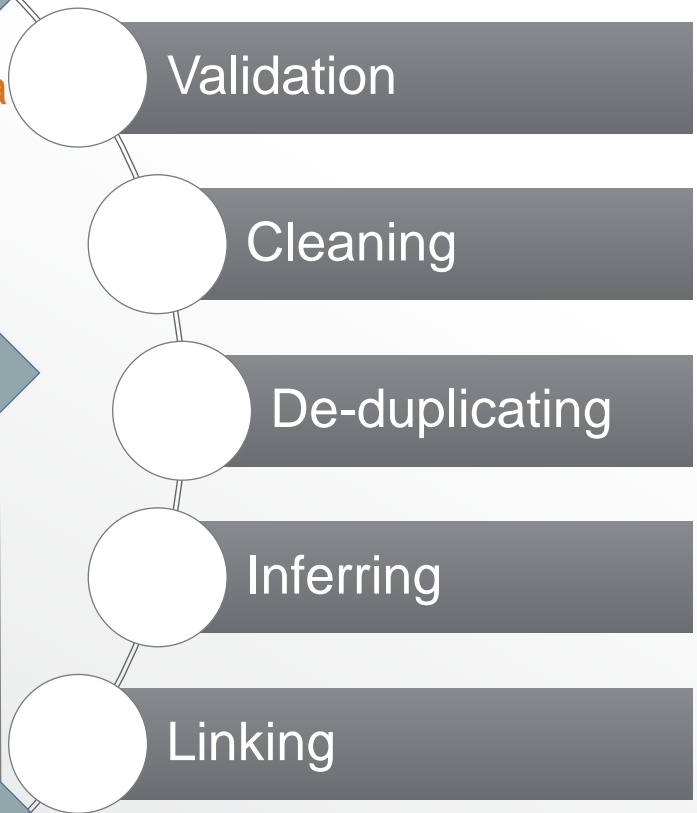

People support network

- 33 expert nodes in all Europe
 - (OA) Policy aligning
 - Technical assistance
 - Training
- Outreach to international community via COAR

- Funding Info
- CRIS systems
- Literature Repositories
- OA Journals
- Data Repositories
- ...

Metadata

Full text

Usage data

A mini EU-CRIS system

Zenodo

- Discovery
- Crowdsourcing
- Monitoring
- Reporting
- APIs

- Evaluation
- Impact

Data Providers